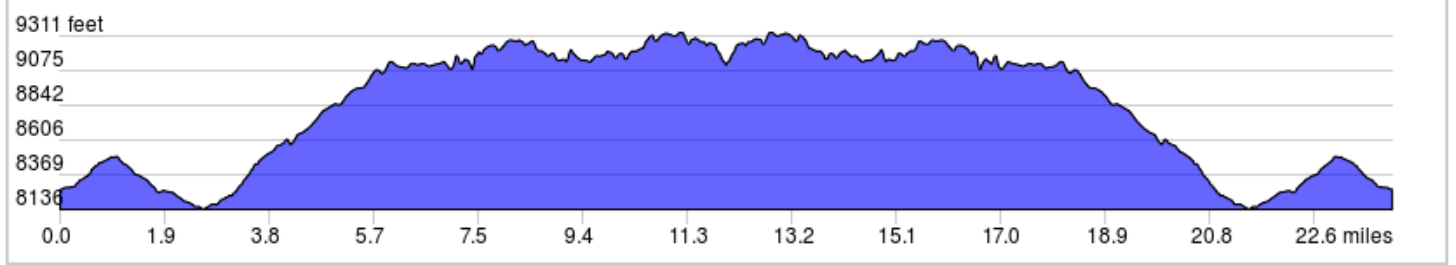

# Nederland to Ward and return

## Nederland to Ward and return

0.0	▣	Start of route	0.1
0.1	↑	Continue onto CO-72 W/Caribou St	11.5
11.6	→	R onto Nelson St	0.1
11.7	↑	Continue onto Utica St	0.2
11.8	←	L to stay on Utica St	0.4
12.2	→	R to stay on Utica St	0.2
12.4	↑	Continue onto Nelson St	0.1
12.5	←	L onto CO-72 E	11.6
24.1	▣	End of route	0.0

24.1 miles. +3480/-3478 feet

---