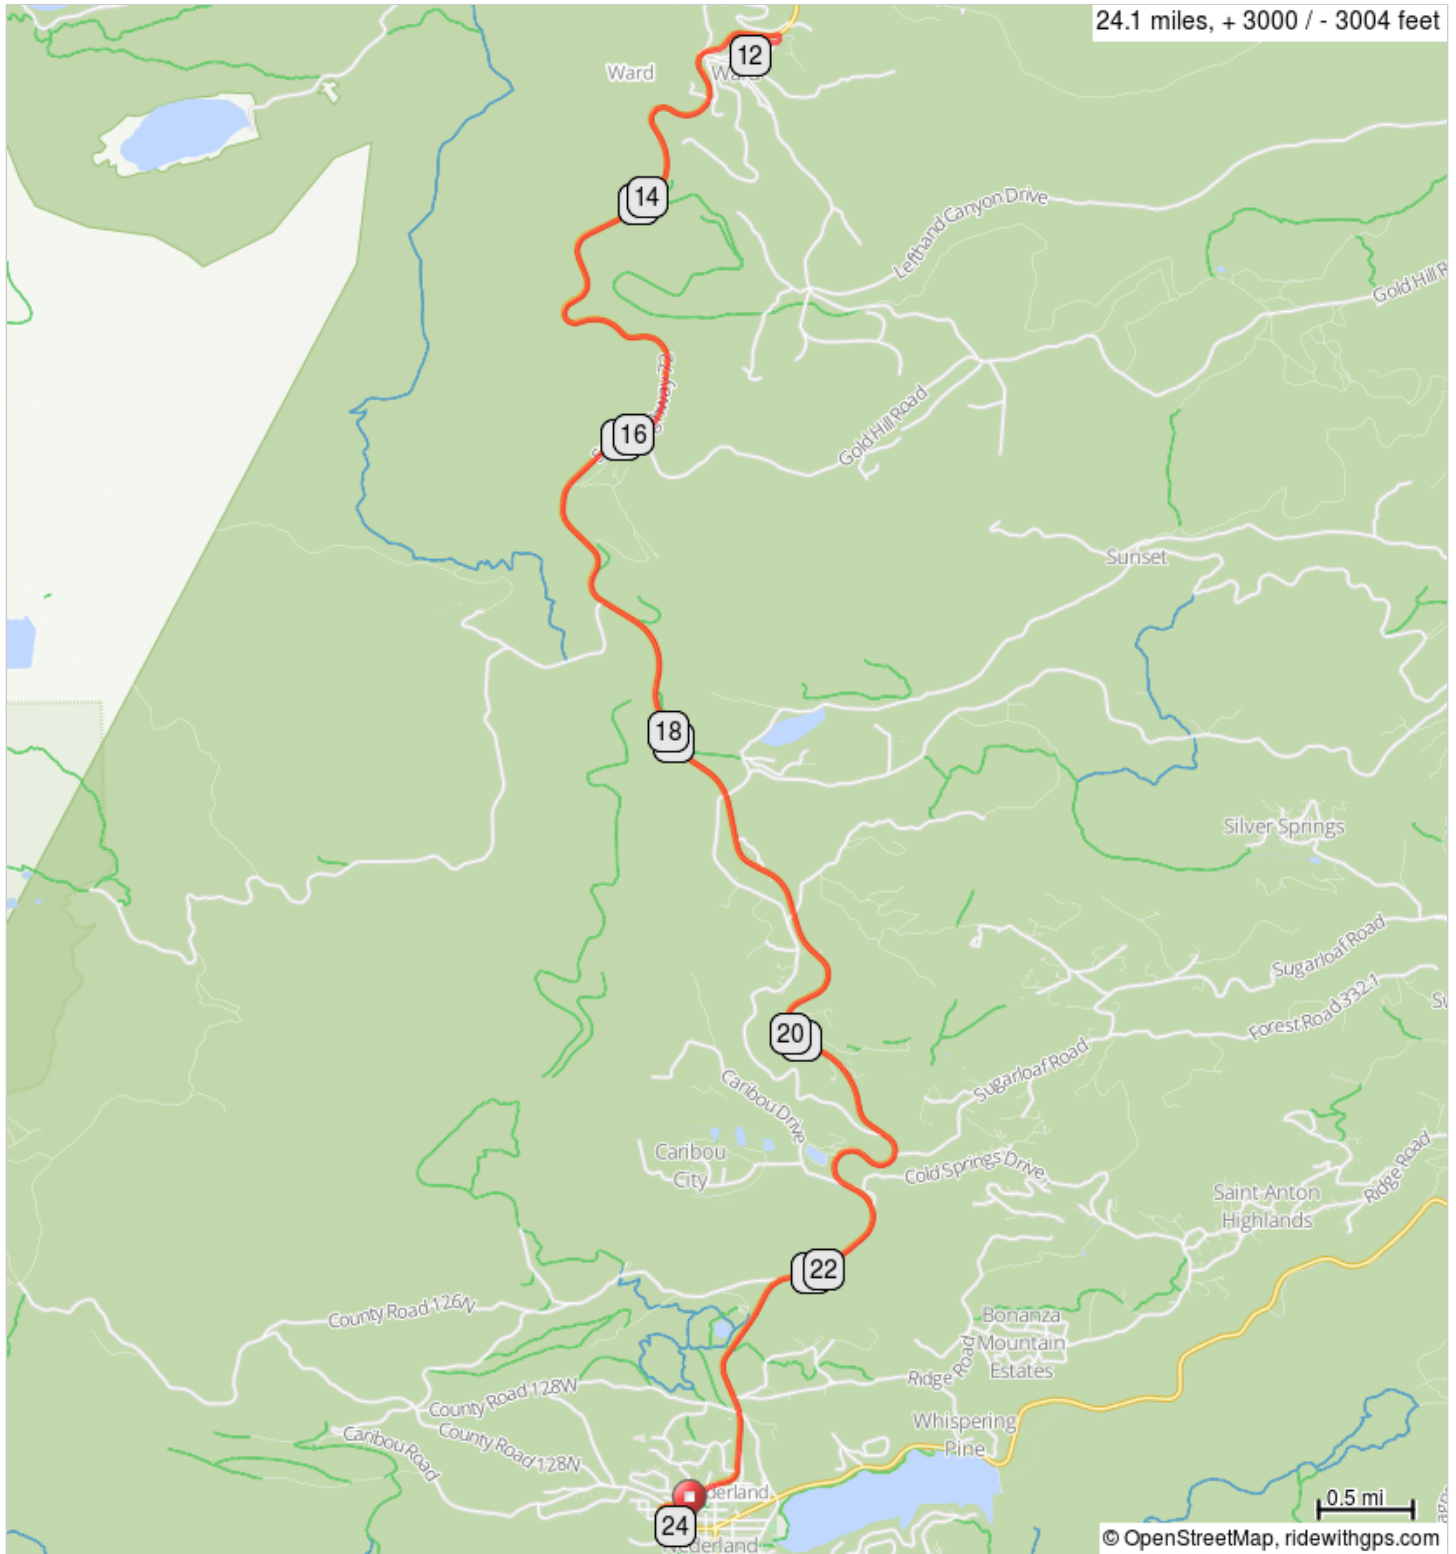

# Nederland to Ward and return

## Nederland to Ward and return

0.0	▣	Start of route	0.1
0.1	↑	Continue onto CO-72 W/Caribou St	11.5
11.6	→	R onto Nelson St	0.1
11.7	↑	Continue onto Utica St	0.2
11.8	←	L to stay on Utica St	0.4
12.2	→	R to stay on Utica St	0.2
12.4	↑	Continue onto Nelson St	0.1
12.5	←	L onto CO-72 E	11.6
24.1	▣	End of route	0.0

24.1 miles. +3480/-3478 feet

---